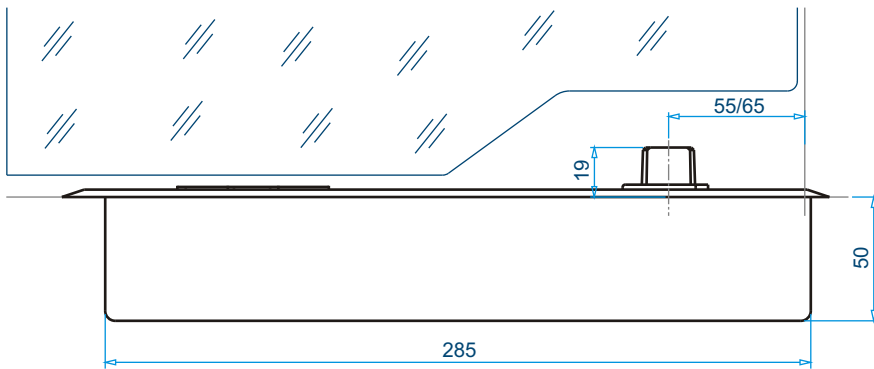

- Original and unique design yet compatible with most popular cutouts.
- Unique weather resistant grip gasket with slip free texture & design.
- Corrosion resist and Cover plates in SS316.
- Corrosion Resistant SS fastners.
- Range available with all stainless steel parts.
- Range available for thick & large sized doors.
- Most patch fittings are available in Hairline / Brush, Satin and Mirror finish.

FLOOR CLOSER

FLOOR CLOSER

Floor Closer ■
Cover plate SS316 ■
Ord Nr. : M15402

Accessories

Tools

10X11

SCREW DRIVER