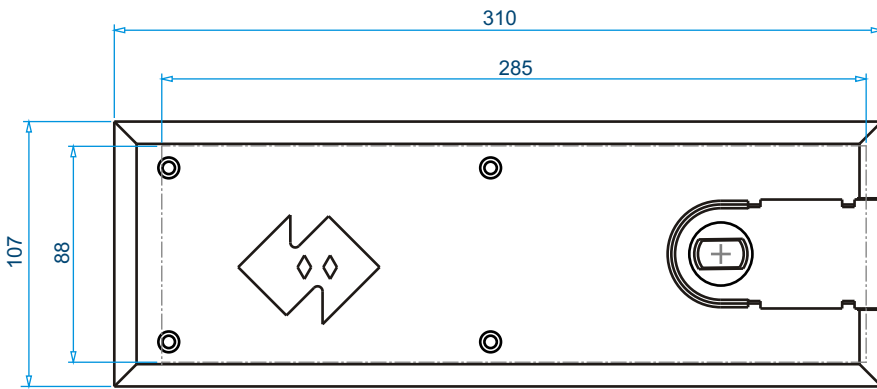

- Original and unique design yet compatible with most popular cutouts.
- Unique weather resistant grip gasket with slip free texture & design.
- Corrosion resist and Cover plates in SS316.
- Corrosion Resistant SS fastners.
- Range available with all stainless steel parts.
- Range available for thick & large sized doors.
- Most patch fittings are available in Hairline / Brush, Satin and Mirror finish.

FLOOR CLOSER

FLOOR CLOSER

Floor Closer ■
Cover plate SS316 ■
Ord Nr. : M15402

Accessories

Tools

10X11

SCREW DRIVER